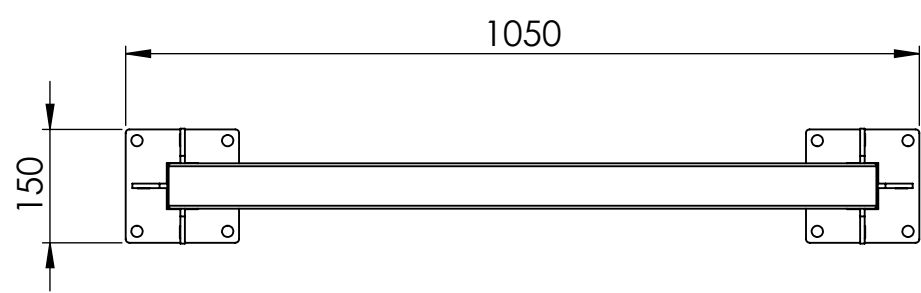

1 2 3 4 5 6 7 8

A
B
C
D
E
F

DRAWN	Sibren Nass	DATE	10-2-2020		TITLE:	ARBS1.900S Ct	
REVISION					Drawing:	ARBS1.900S Ct Sheet1	A3
		Liessentstraat 4, 5405 AG Uden (NL). t 0031 (0)413 - 27 41 68. e info@furns.nl, i www.furns.nl		Color:	-	Mass(kg):	13875.21
				SCALE:1:10	SHEET 1 OF 1		