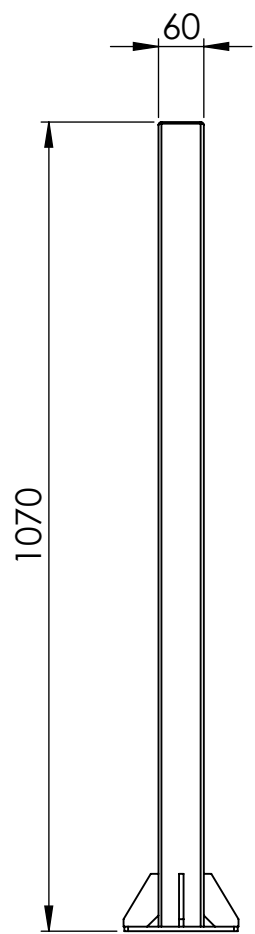

1 2 3 4 5 6 7 8

A
B
C
D
E
F

DRAWN	Sibren Nass	DATE	10-2-2020		TITLE:	ARBS1.900S Ct	
REVISION					Drawing:	ARBS1.900S Ct Sheet1	A3
		Liessentstraat 4, 5405 AG Uden (NL). t 0031 (0)413 - 27 41 68. e info@furns.nl, i www.furns.nl		Color:	-	Mass(kg):	13875.21
				SCALE:1:10	SHEET 1 OF 1		

1 2 3 4