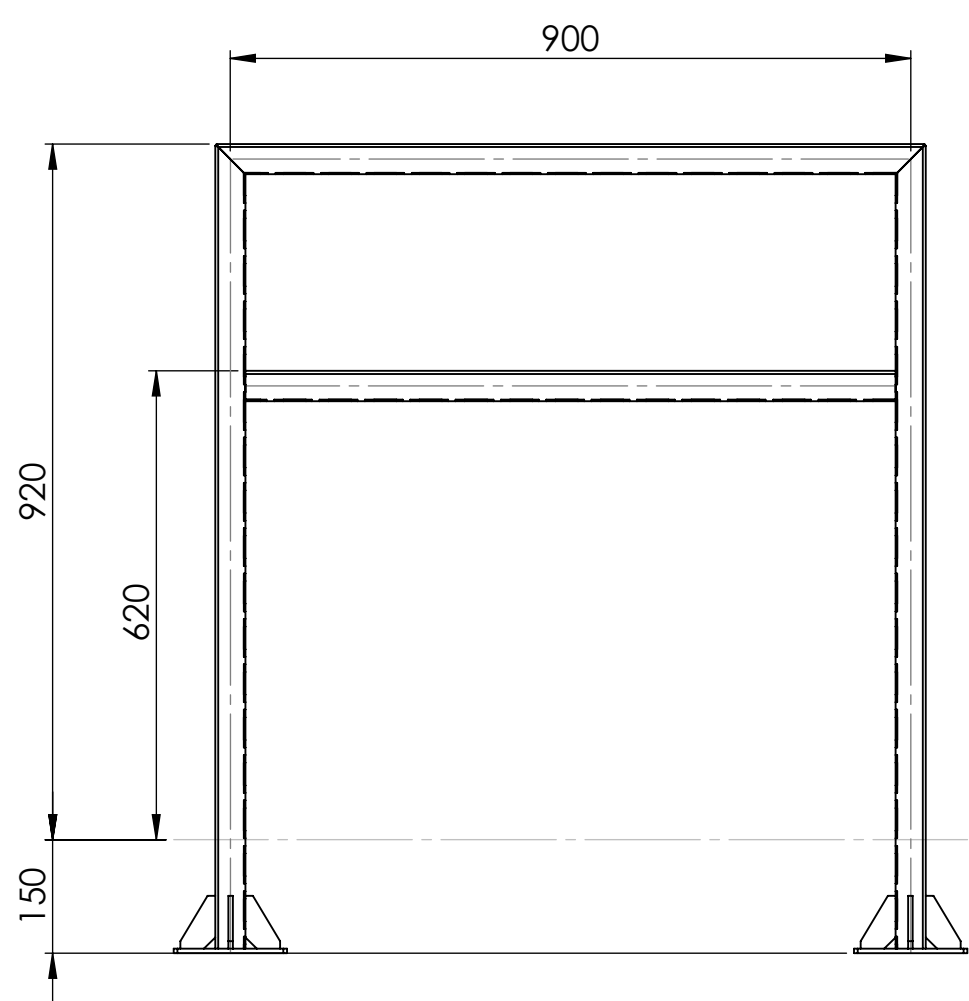

1 2 3 4 5 6 7 8

A
B
C
D
E
F

DRAWN	Sibren Nass	DATE	10-2-2020		TITLE:	ARBS1.900S Ct	
REVISION					Drawing:	ARBS1.900S Ct Sheet1	A3
		Liessentstraat 4, 5405 AG Uden (NL). t 0031 (0)413 - 27 41 68. e info@furns.nl, i www.furns.nl		Color:	-	Mass(kg):	13875.21
				SCALE:1:10	SHEET 1 OF 1		

1 2 3 4