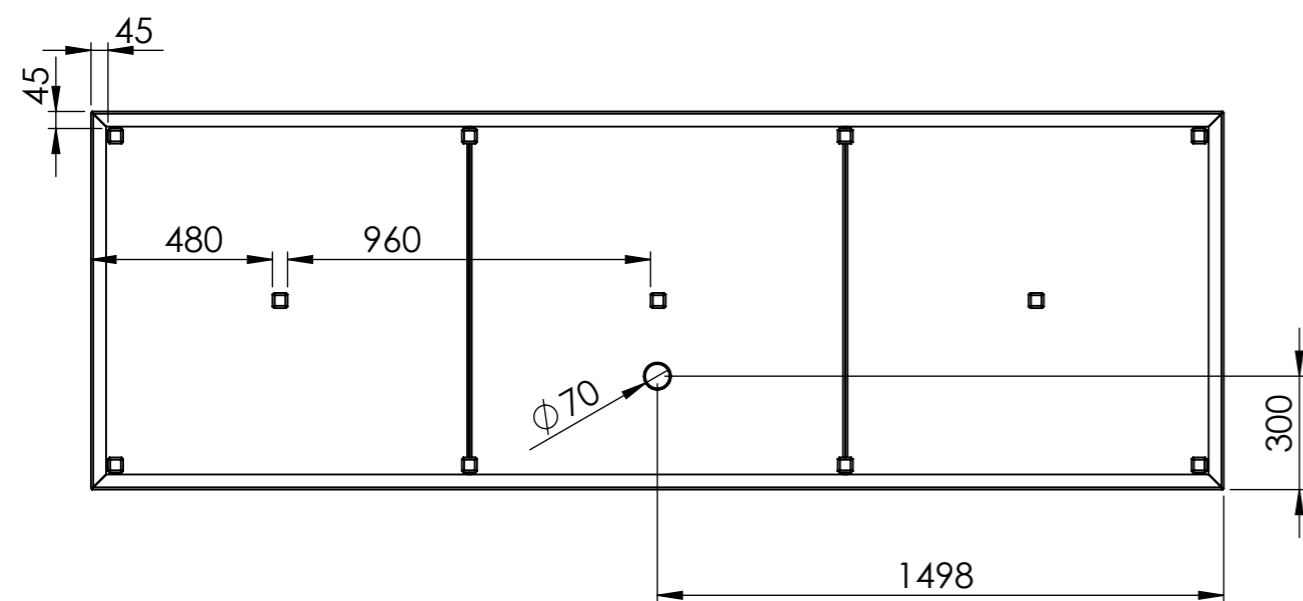

SECTION R-R

DETAIL A
SCALE 1 : 5

ITEM NO.	PART NUMBER	Thickness	DESCRIPTION	Default/QTY.
1	CB4 Base	3 mm	Corten	1
2	CB4 Cover	3 mm	Corten	1

	DATE
DRAWN	Joris Koppens 10-10-2019
REVISION	Benny Dijkhuis 23-3-2020

TITLE:	
CB4 3000x1000x400	
Drawing:	CB4 3000x1000x400
	A3

ADEZZ[®]
WE PRODUCE GARDEN PRODUCTS FOR PROFESSIONALS

Liessentstraat 4, 5405 AG Uden (NL).
t 0031 (0)413 - 27 41 68.
e info@adezz.com, i www.adezz.com

Color: -

Mass (kg): **238.52**

SCALE:1:20

SHEET 2 OF 20