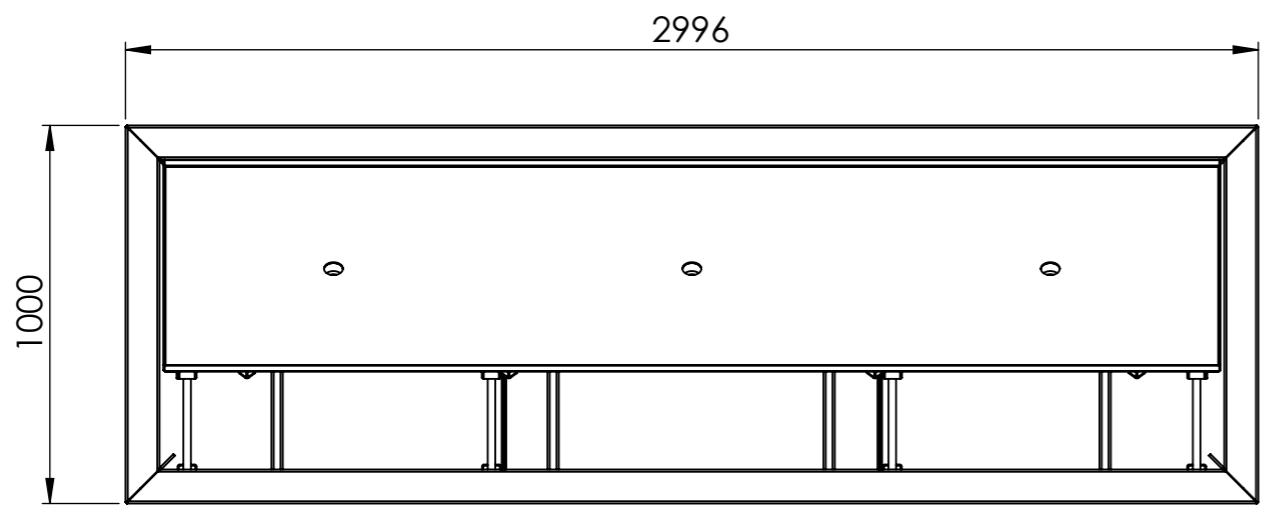

SECTION R-R

DETAIL A
SCALE 1 : 5

ITEM NO.	PART NUMBER	Thickness	DESCRIPTION	Default/QTY.
1	CB4 Base	3 mm	Corten	1
2	CB4 Cover	3 mm	Corten	1

	DATE
DRAWN	Joris Koppens 10-10-2019
REVISION	Benny Dijkhuis 23-3-2020

TITLE:	
CB4 3000x1000x400	
Drawing:	CB4 3000x1000x400
	A3

ADEZZ[®]
WE PRODUCE GARDEN PRODUCTS FOR PROFESSIONALS

Liessentstraat 4, 5405 AG Uden (NL).
t 0031 (0)413 - 27 41 68.
e info@adezz.com, i www.adezz.com

Color: -

Mass (kg): **238.52**

SCALE:1:20

SHEET 2 OF 20