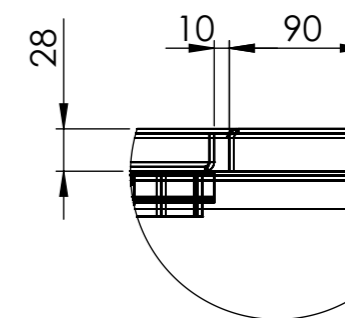

SECTION R-R

DETAIL A
SCALE 1 : 5

ITEM NO.	PART NUMBER	Thickness	DESCRIPTION	Default/QTY.
1	CB4 Base	3 mm	Corten	1
2	CB4 Cover	3 mm	Corten	1

	DATE
DRAWN	Joris Koppens 10-10-2019
REVISION	Benny Dijkhuis 23-3-2020

TITLE:	
CB4 3000x1000x400	
Drawing:	CB4 3000x1000x400
	A3

ADEZZ[®]
WE PRODUCE GARDEN PRODUCTS FOR PROFESSIONALS

Liessentstraat 4, 5405 AG Uden (NL).
t 0031 (0)413 - 27 41 68.
e info@adezz.com, i www.adezz.com

Color: -

Mass (kg): **238.52**

SCALE:1:20

SHEET 2 OF 20