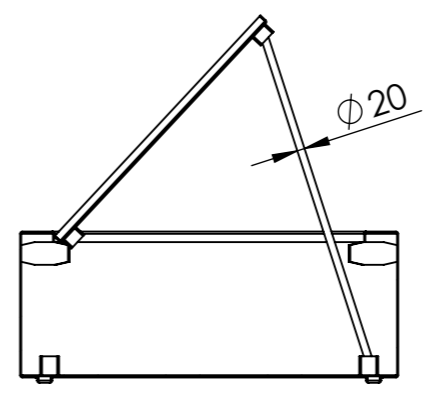

SECTION R-R

DETAIL A
SCALE 1 : 5

ITEM NO.	PART NUMBER	Thickness	DESCRIPTION	Default/QTY.
1	CB4 Base	3 mm	Corten	1
2	CB4 Cover	3 mm	Corten	1

	DATE
DRAWN	Joris Koppens 10-10-2019
REVISION	Benny Dijkhuis 23-3-2020

TITLE:	
CB4 3000x1000x400	
Drawing:	CB4 3000x1000x400
	A3

ADEZZ[®]
WE PRODUCE GARDEN PRODUCTS FOR PROFESSIONALS

Liessentstraat 4, 5405 AG Uden (NL).
t 0031 (0)413 - 27 41 68.
e info@adezz.com, i www.adezz.com

Only use supplied rods to support the lid
(store these rods well, outside the water table)

Only open lid with three people

SECTION A-A

DRAWN	Joris Koppens	DATE	10-10-2019
REVISION	Benny Dijkhuis		23-3-2020