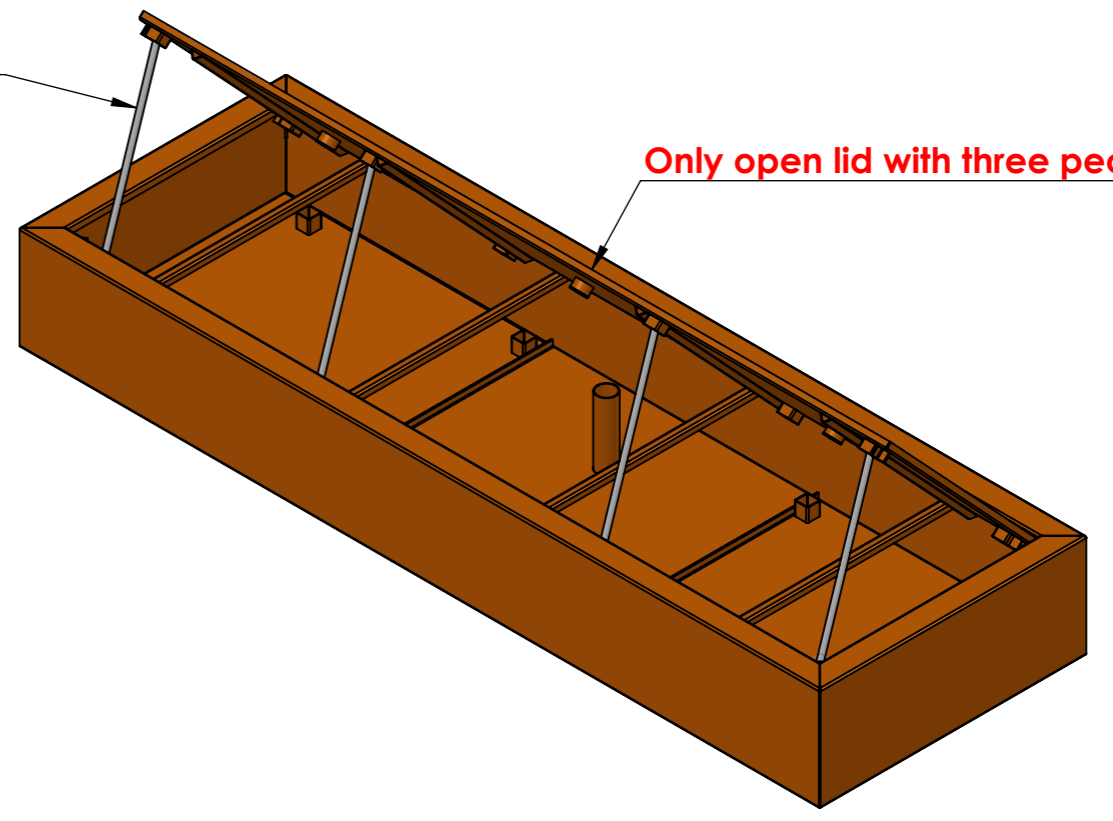

SECTION R-R

DETAIL A
SCALE 1 : 5

ITEM NO.	PART NUMBER	Thickness	DESCRIPTION	Default/QTY.
1	CB4 Base	3 mm	Corten	1
2	CB4 Cover	3 mm	Corten	1

	DATE
DRAWN	Joris Koppens 10-10-2019
REVISION	Benny Dijkhuis 23-3-2020

TITLE:	
CB4 3000x1000x400	
Drawing:	CB4 3000x1000x400
	A3

ADEZZ[®]
WE PRODUCE GARDEN PRODUCTS FOR PROFESSIONALS

Liessentstraat 4, 5405 AG Uden (NL).
t 0031 (0)413 - 27 41 68.
e info@adezz.com, i www.adezz.com

Only use supplied rods to support the lid
(store these rods well, outside the water table)

Only open lid with three people

SECTION A-A

DRAWN	Joris Koppens	DATE	10-10-2019
REVISION	Benny Dijkhuis		23-3-2020