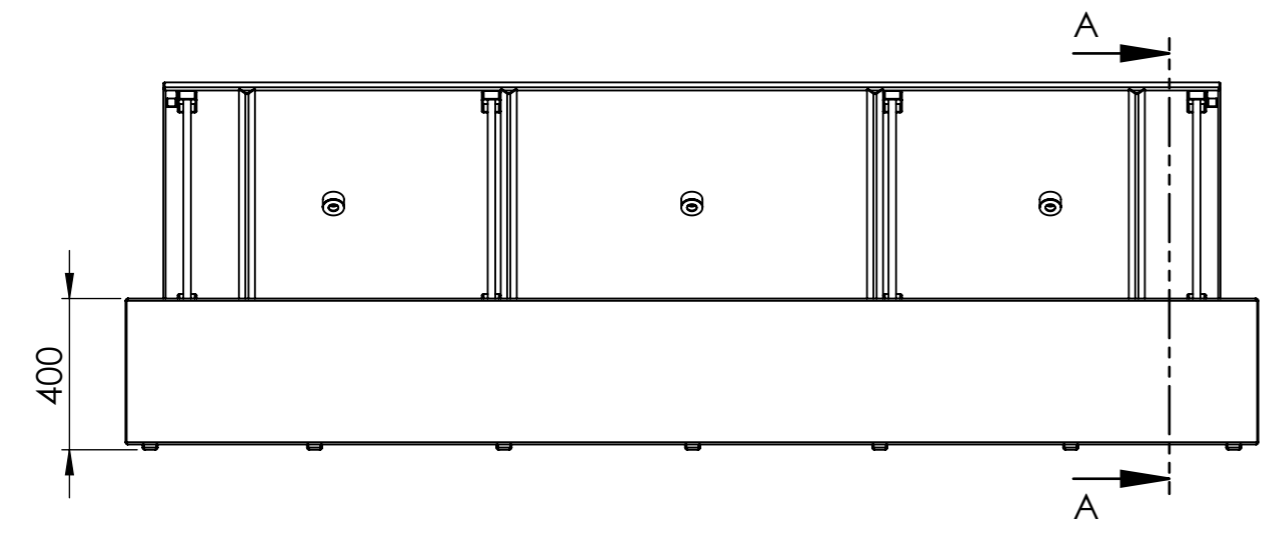

SECTION A-A

DRAWN	Joris Koppens	DATE	10-10-2019
REVISION	Benny Dijkhuis		23-3-2020

TITLE:	CB4 3000x1000x400	
Drawing:	CB4 3000x1000x400	A3

ADEZZ®
WE PRODUCE GARDEN PRODUCTS FOR PROFESSIONALS

Liessentstraat 4, 5405 AG Uden (NL).
t 0031 (0)413 - 27 41 68.
e info@adezz.com, i www.adezz.com

Color: -

Mass (kg): **238.52**

SCALE:1:20

SHEET 2 OF 20